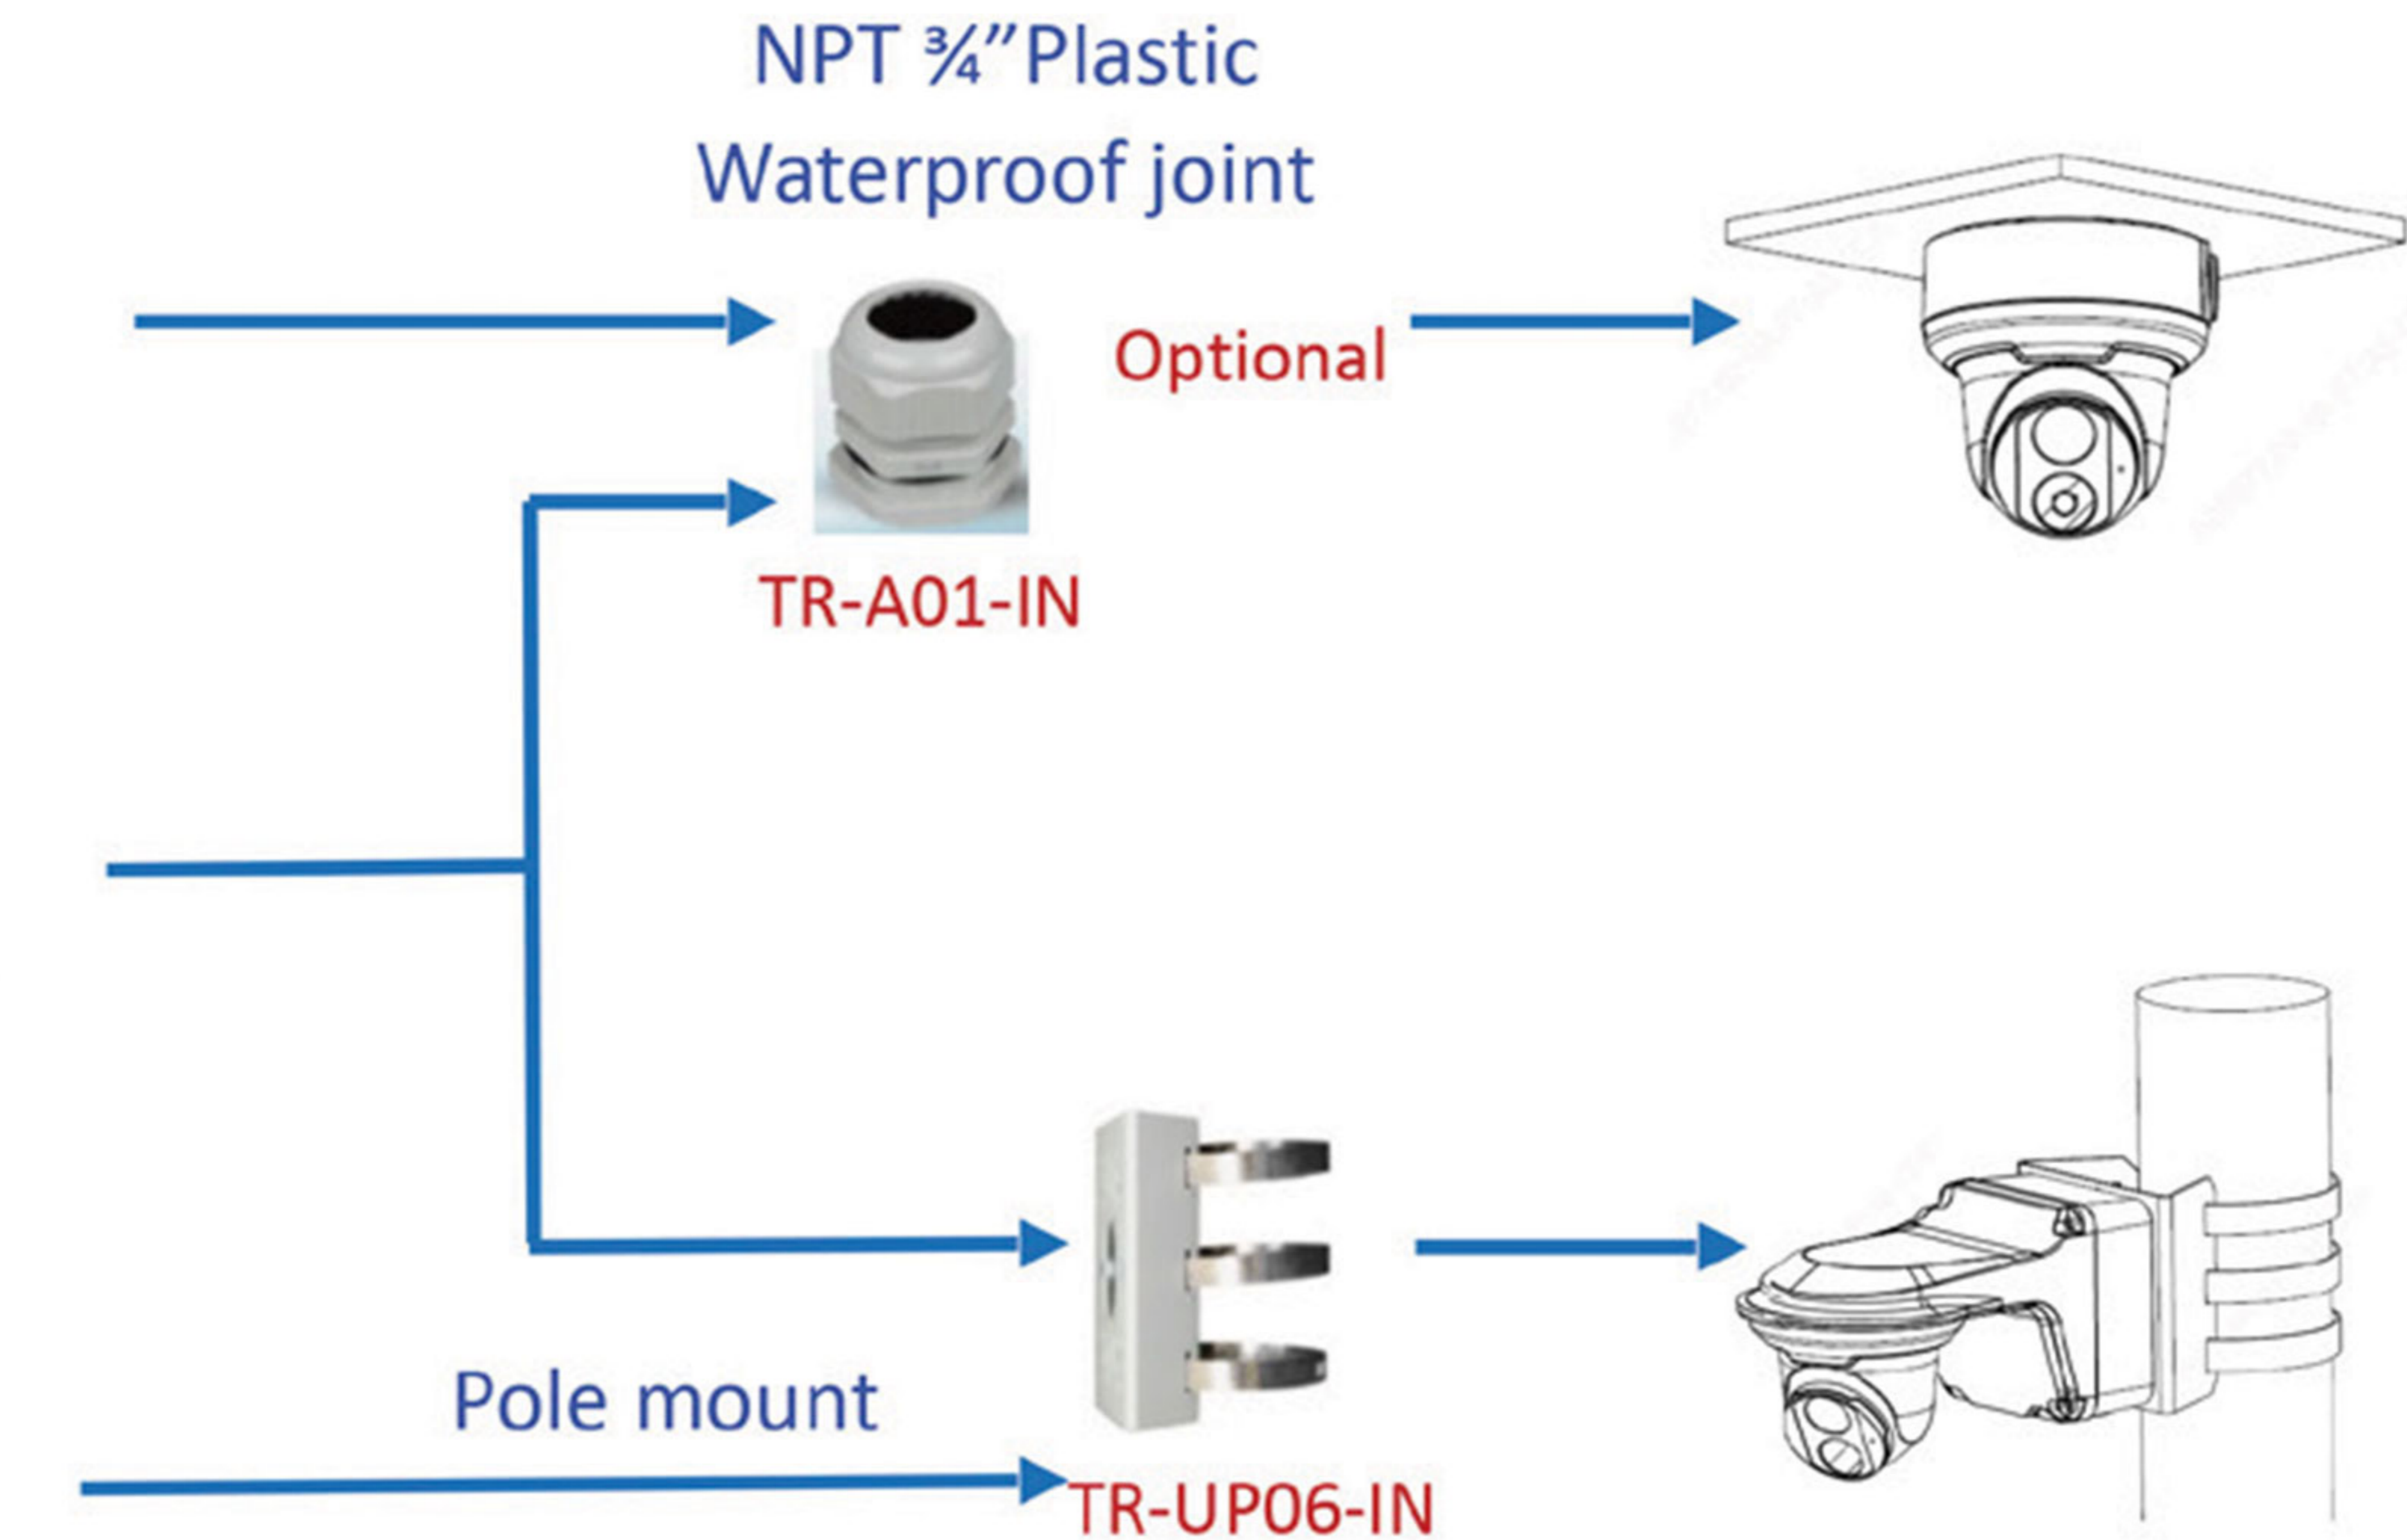

Dome camera mount

Electric-box Transfer plate

Dome camera Indoor pendent mount

*Release: 2019Q1

Junction box

IPC323X series	+	TR-JB04-C-IN
PRIME series		
IPC363X		
PRIME series		
IPC361X S/E	+	TR-JB03-H-IN
Mini PTZ		
PRIME series		
IPC353X		
IPC361X LB/LE	+	TR-JB03-I-IN
IPC361X SR -F		
IPC32X series		
IPC31X series	+	TR-JB03-G-IN
IPC354 series		
IPC3616 series		
IPC361X SS/SB series		
868 fisheye	+	TR-JB04-D-IN
814 fisheye		
815 fisheye	+	TR-JB03-H-IN
IPC373XSE series		

Indoor pendent mount