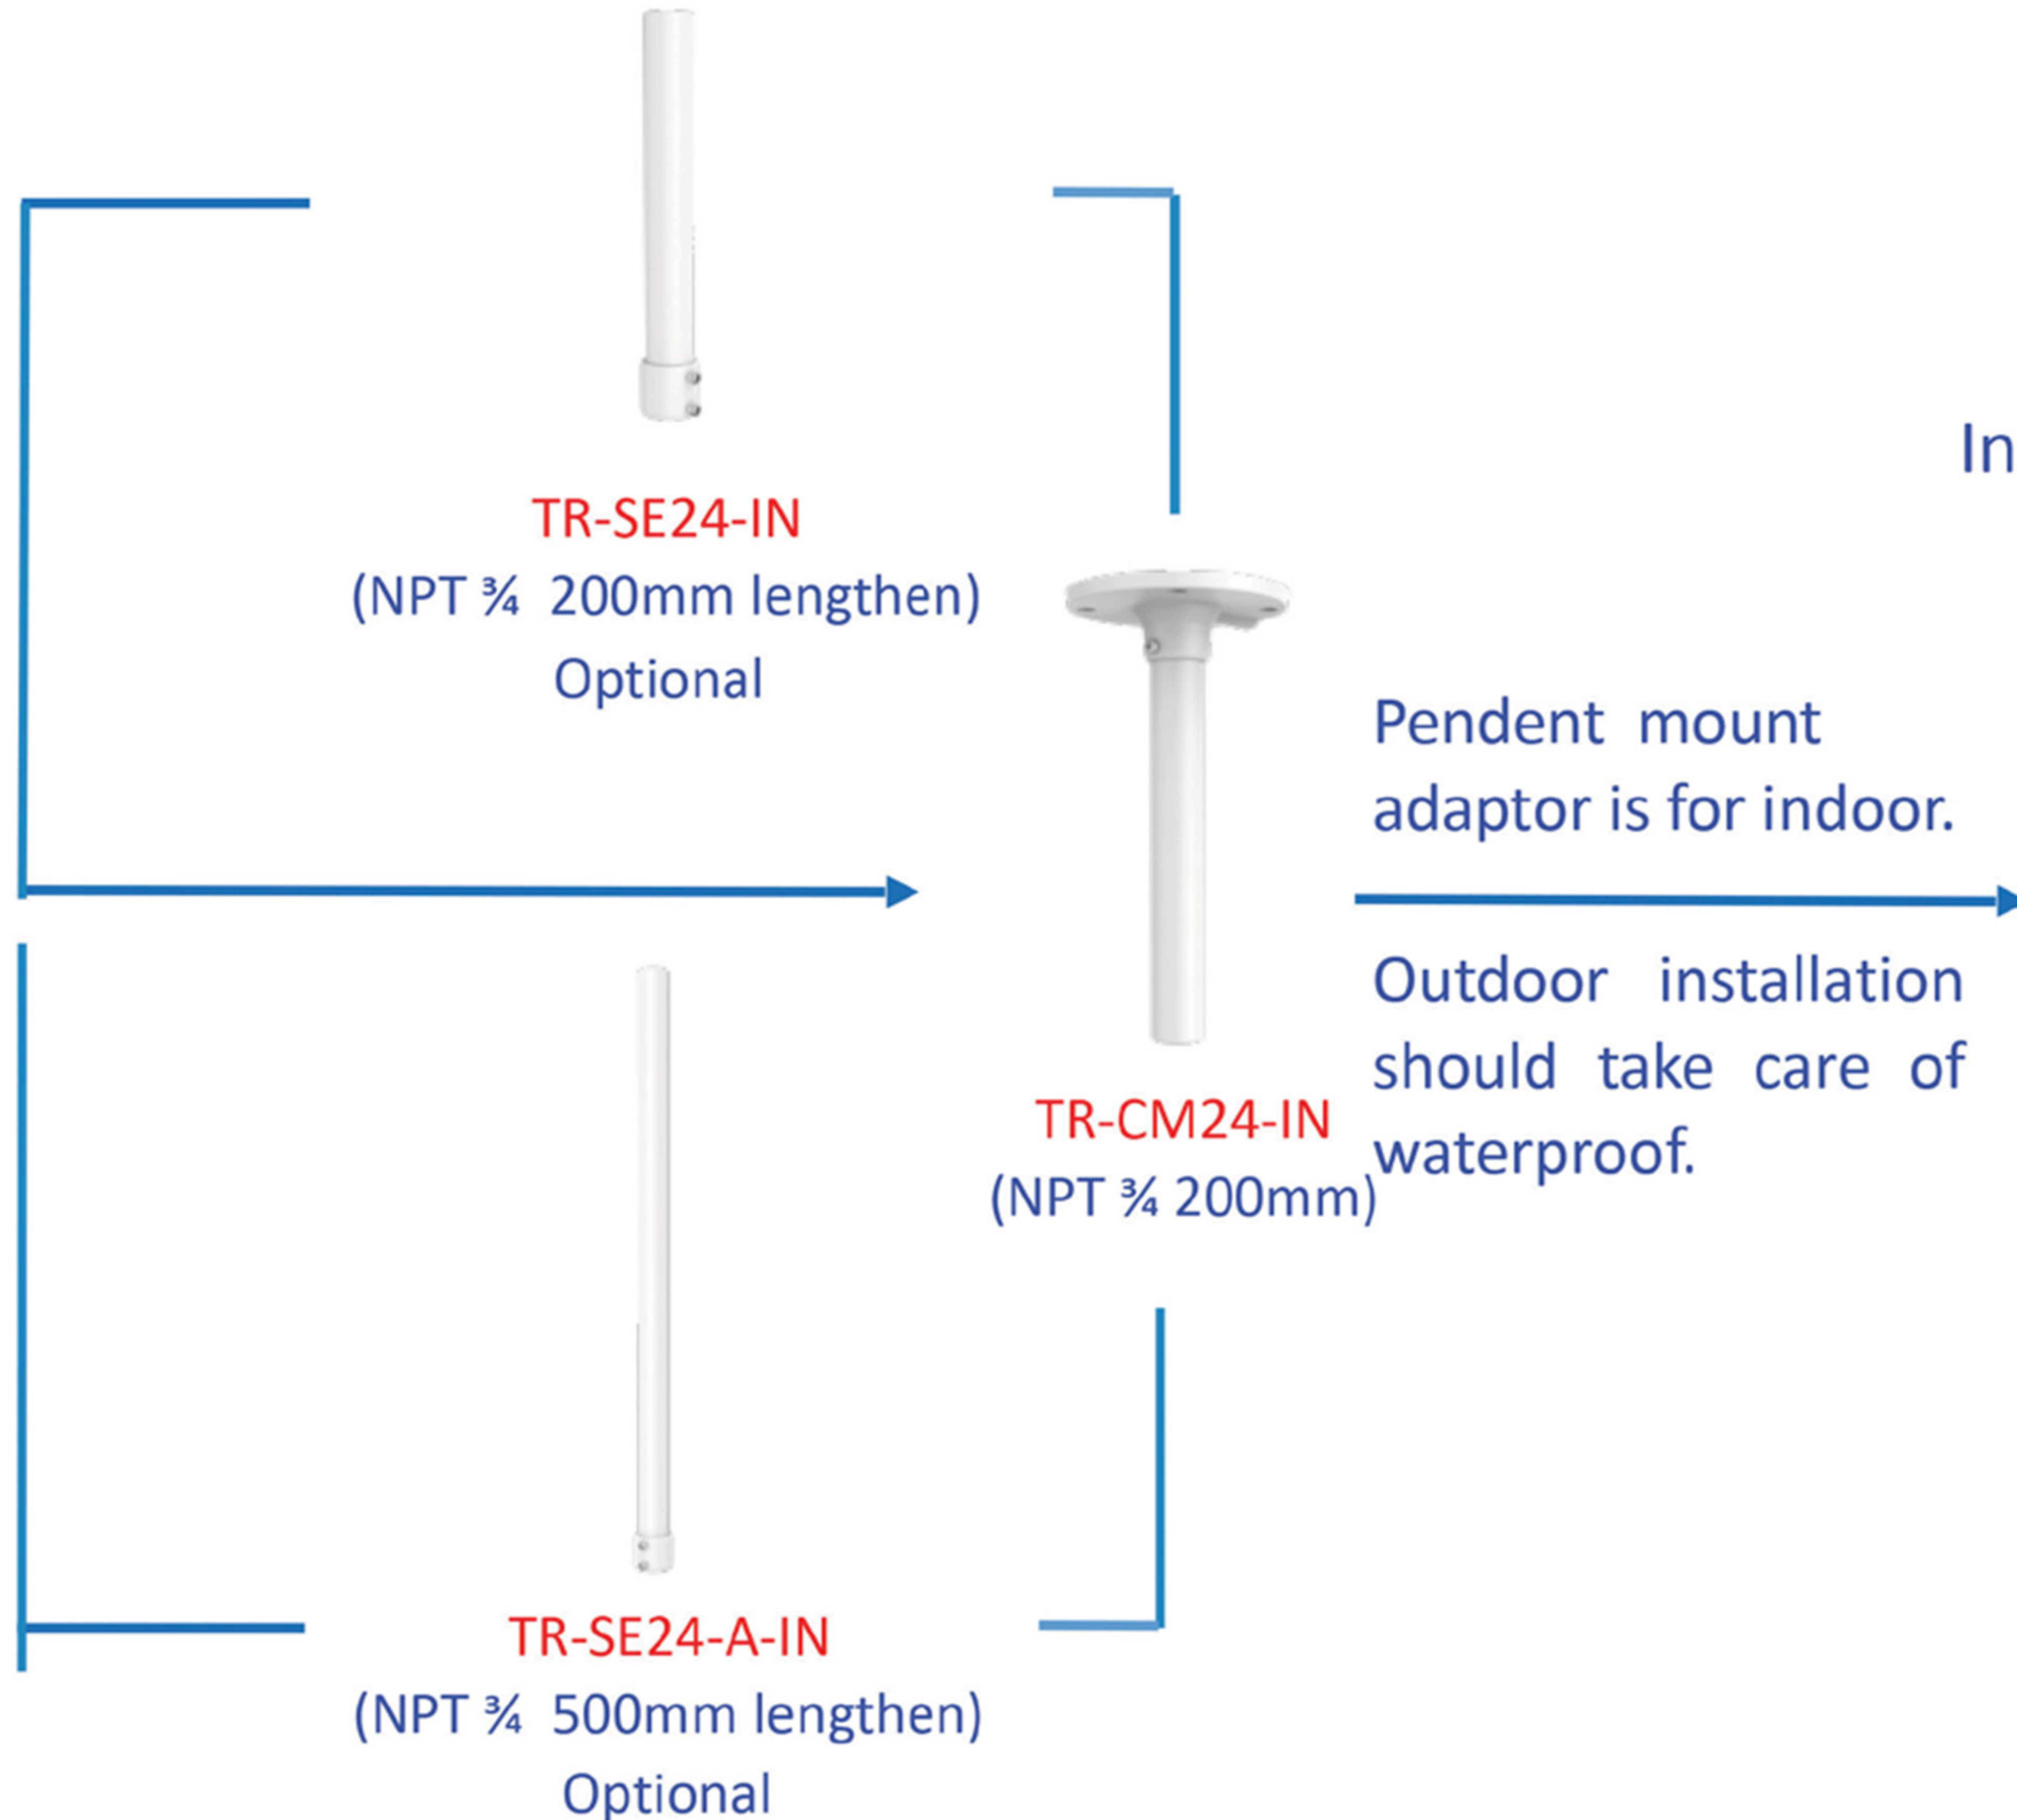

Dome camera mount

Electric-box Transfer plate

Dome camera Indoor pendent mount

*Release: 2019Q1

Junction box

IPC323X series	+	TR-JB04-C-IN
PRIME series		
IPC363X		
PRIME series		
IPC361X S/E	+	TR-JB03-H-IN
Mini PTZ		
PRIME series		
IPC353X		
IPC361X LB/LE	+	TR-JB03-I-IN
IPC361X SR -F		
IPC32X series		
IPC31X series	+	TR-JB03-G-IN
IPC354 series		
IPC3616 series		
IPC361X SS/SB series		
868 fisheye	+	TR-JB04-D-IN
814 fisheye		
815 fisheye	+	TR-JB03-H-IN
IPC373XSE series		

Indoor pendent mount