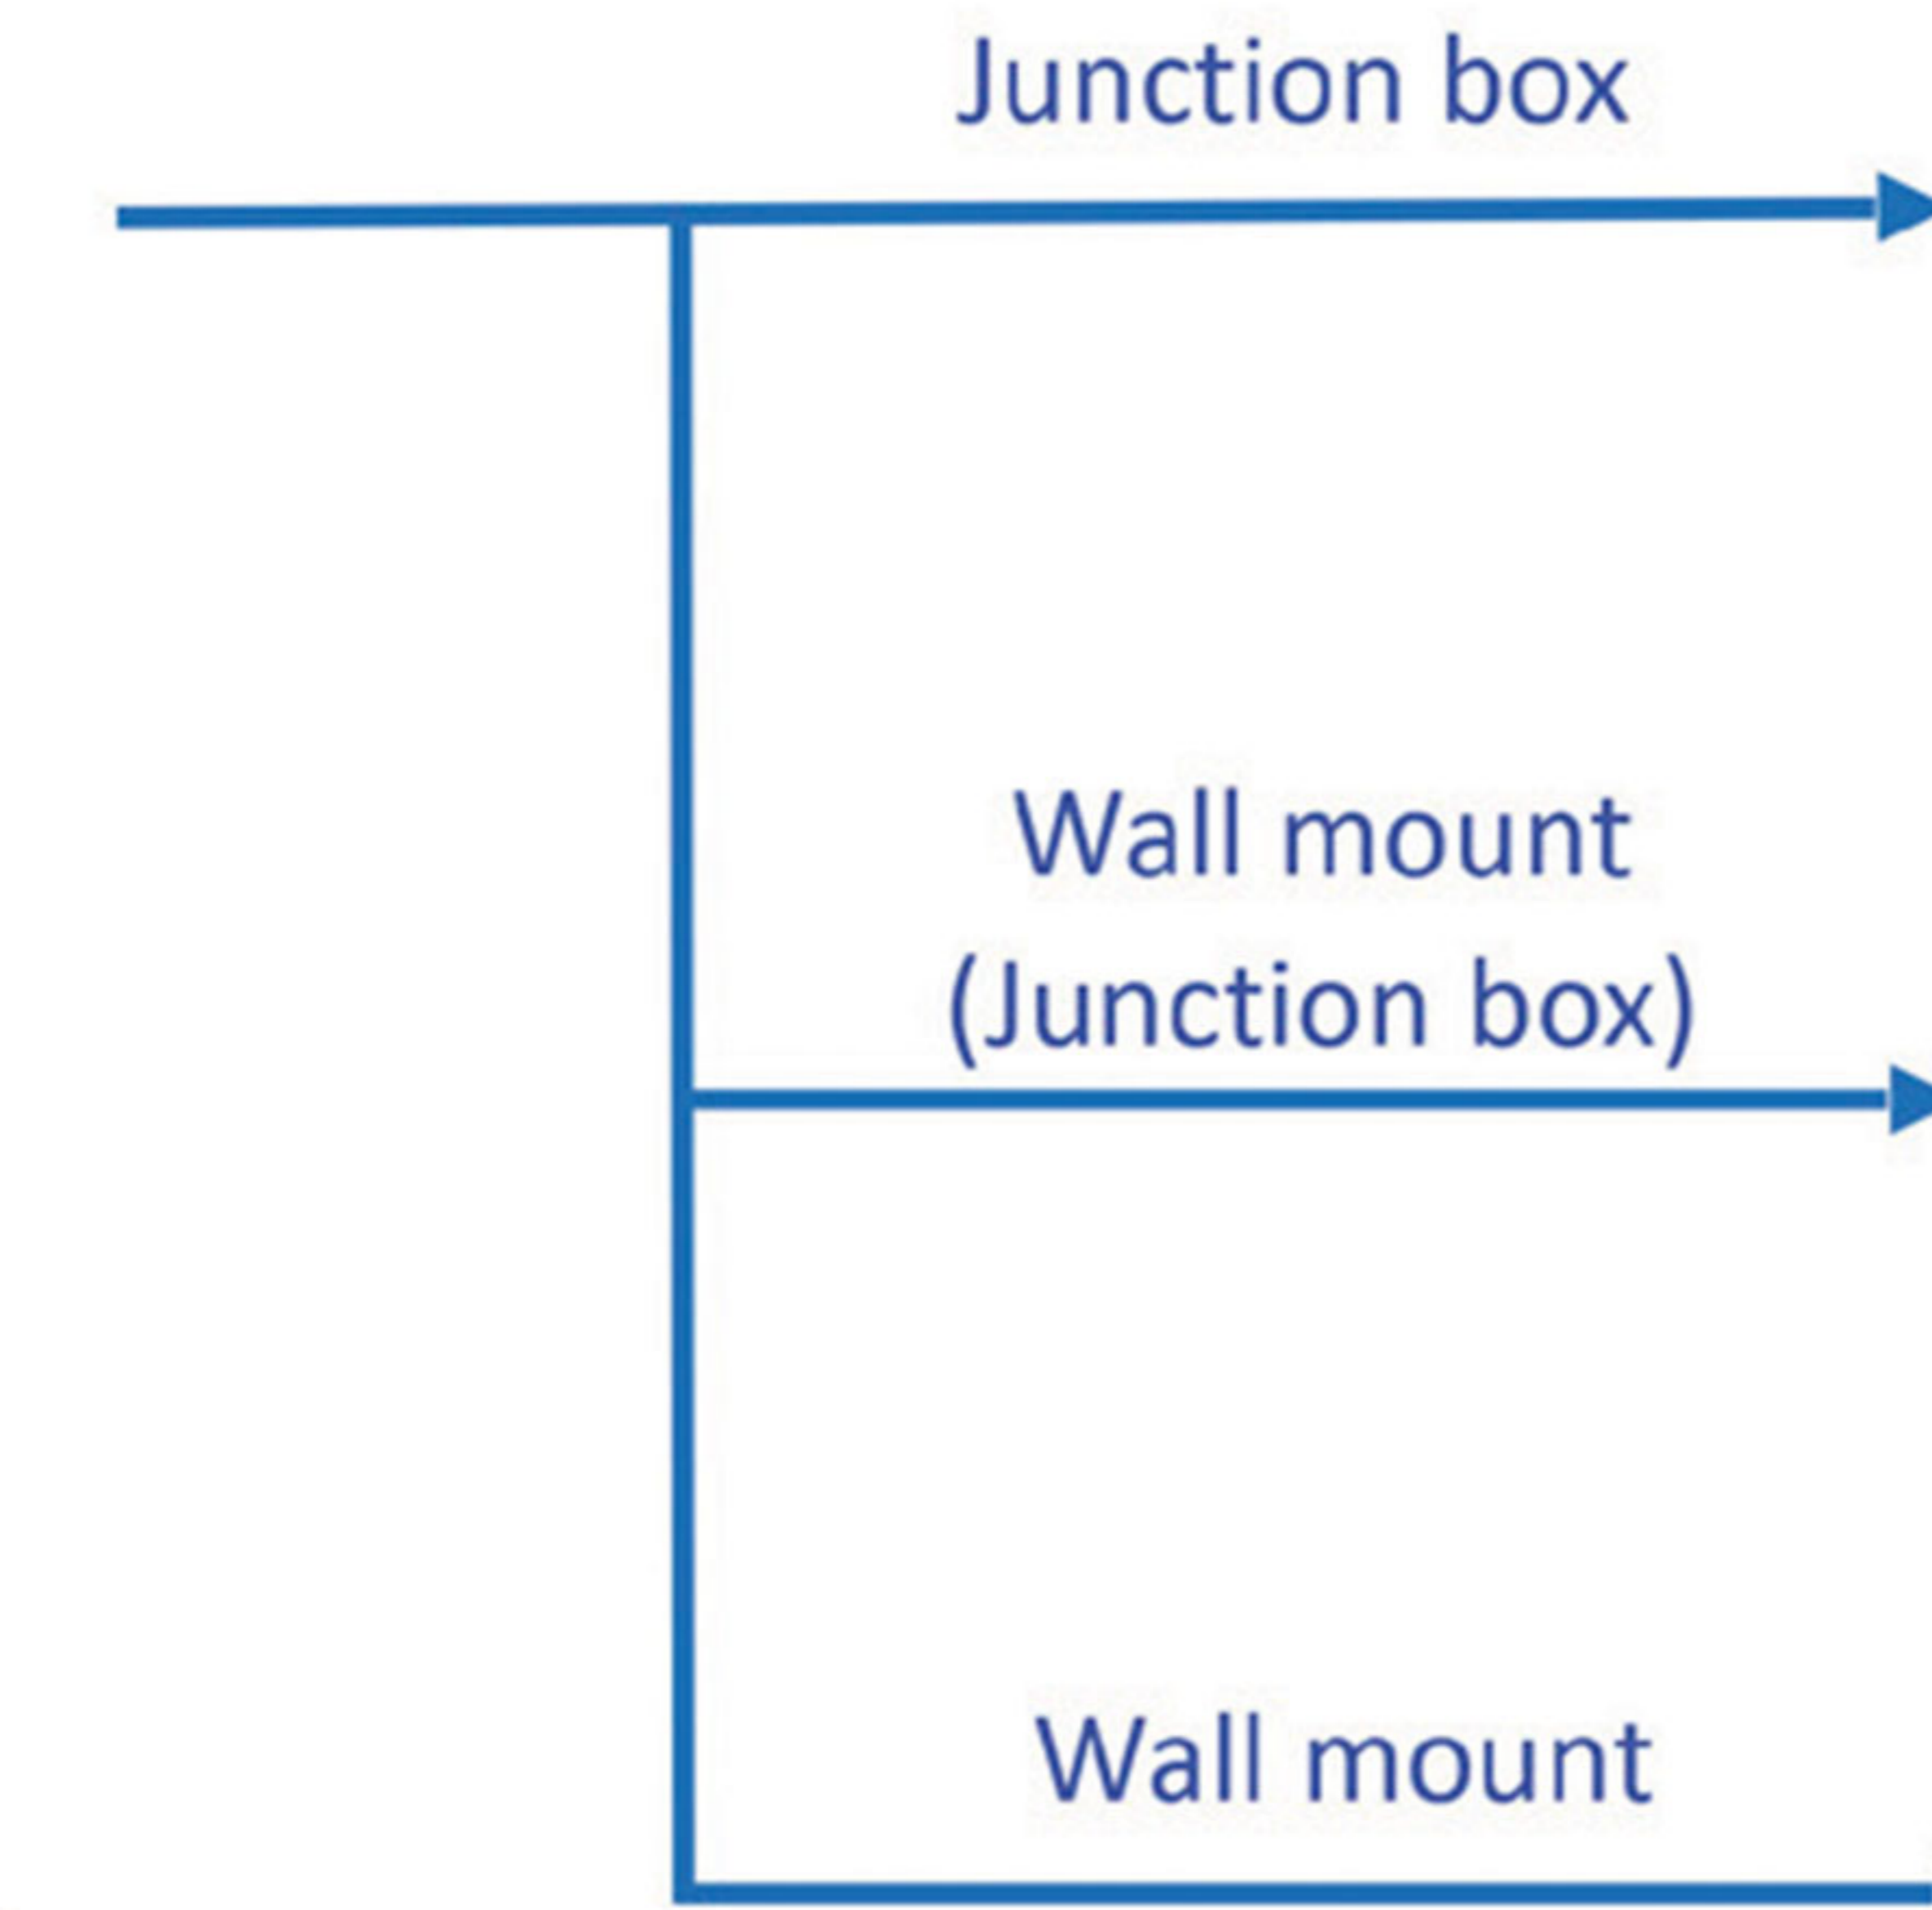

Dome camera mount

Electric-box Transfer plate

Dome camera Indoor pendent mount

*Release: 2019Q1

Junction box

IPC323X series	+	TR-JB04-C-IN
PRIME series		
IPC363X		
PRIME series		
IPC361X S/E	+	TR-JB03-H-IN
Mini PTZ		
PRIME series		
IPC353X		
IPC361X LB/LE	+	TR-JB03-I-IN
IPC361X SR -F		
IPC32X series		
IPC31X series	+	TR-JB03-G-IN
IPC354 series		
IPC3616 series		
IPC361X SS/SB series		
868 fisheye	+	TR-JB04-D-IN
814 fisheye		
815 fisheye	+	TR-JB03-H-IN
IPC373XSE series		

Indoor pendent mount