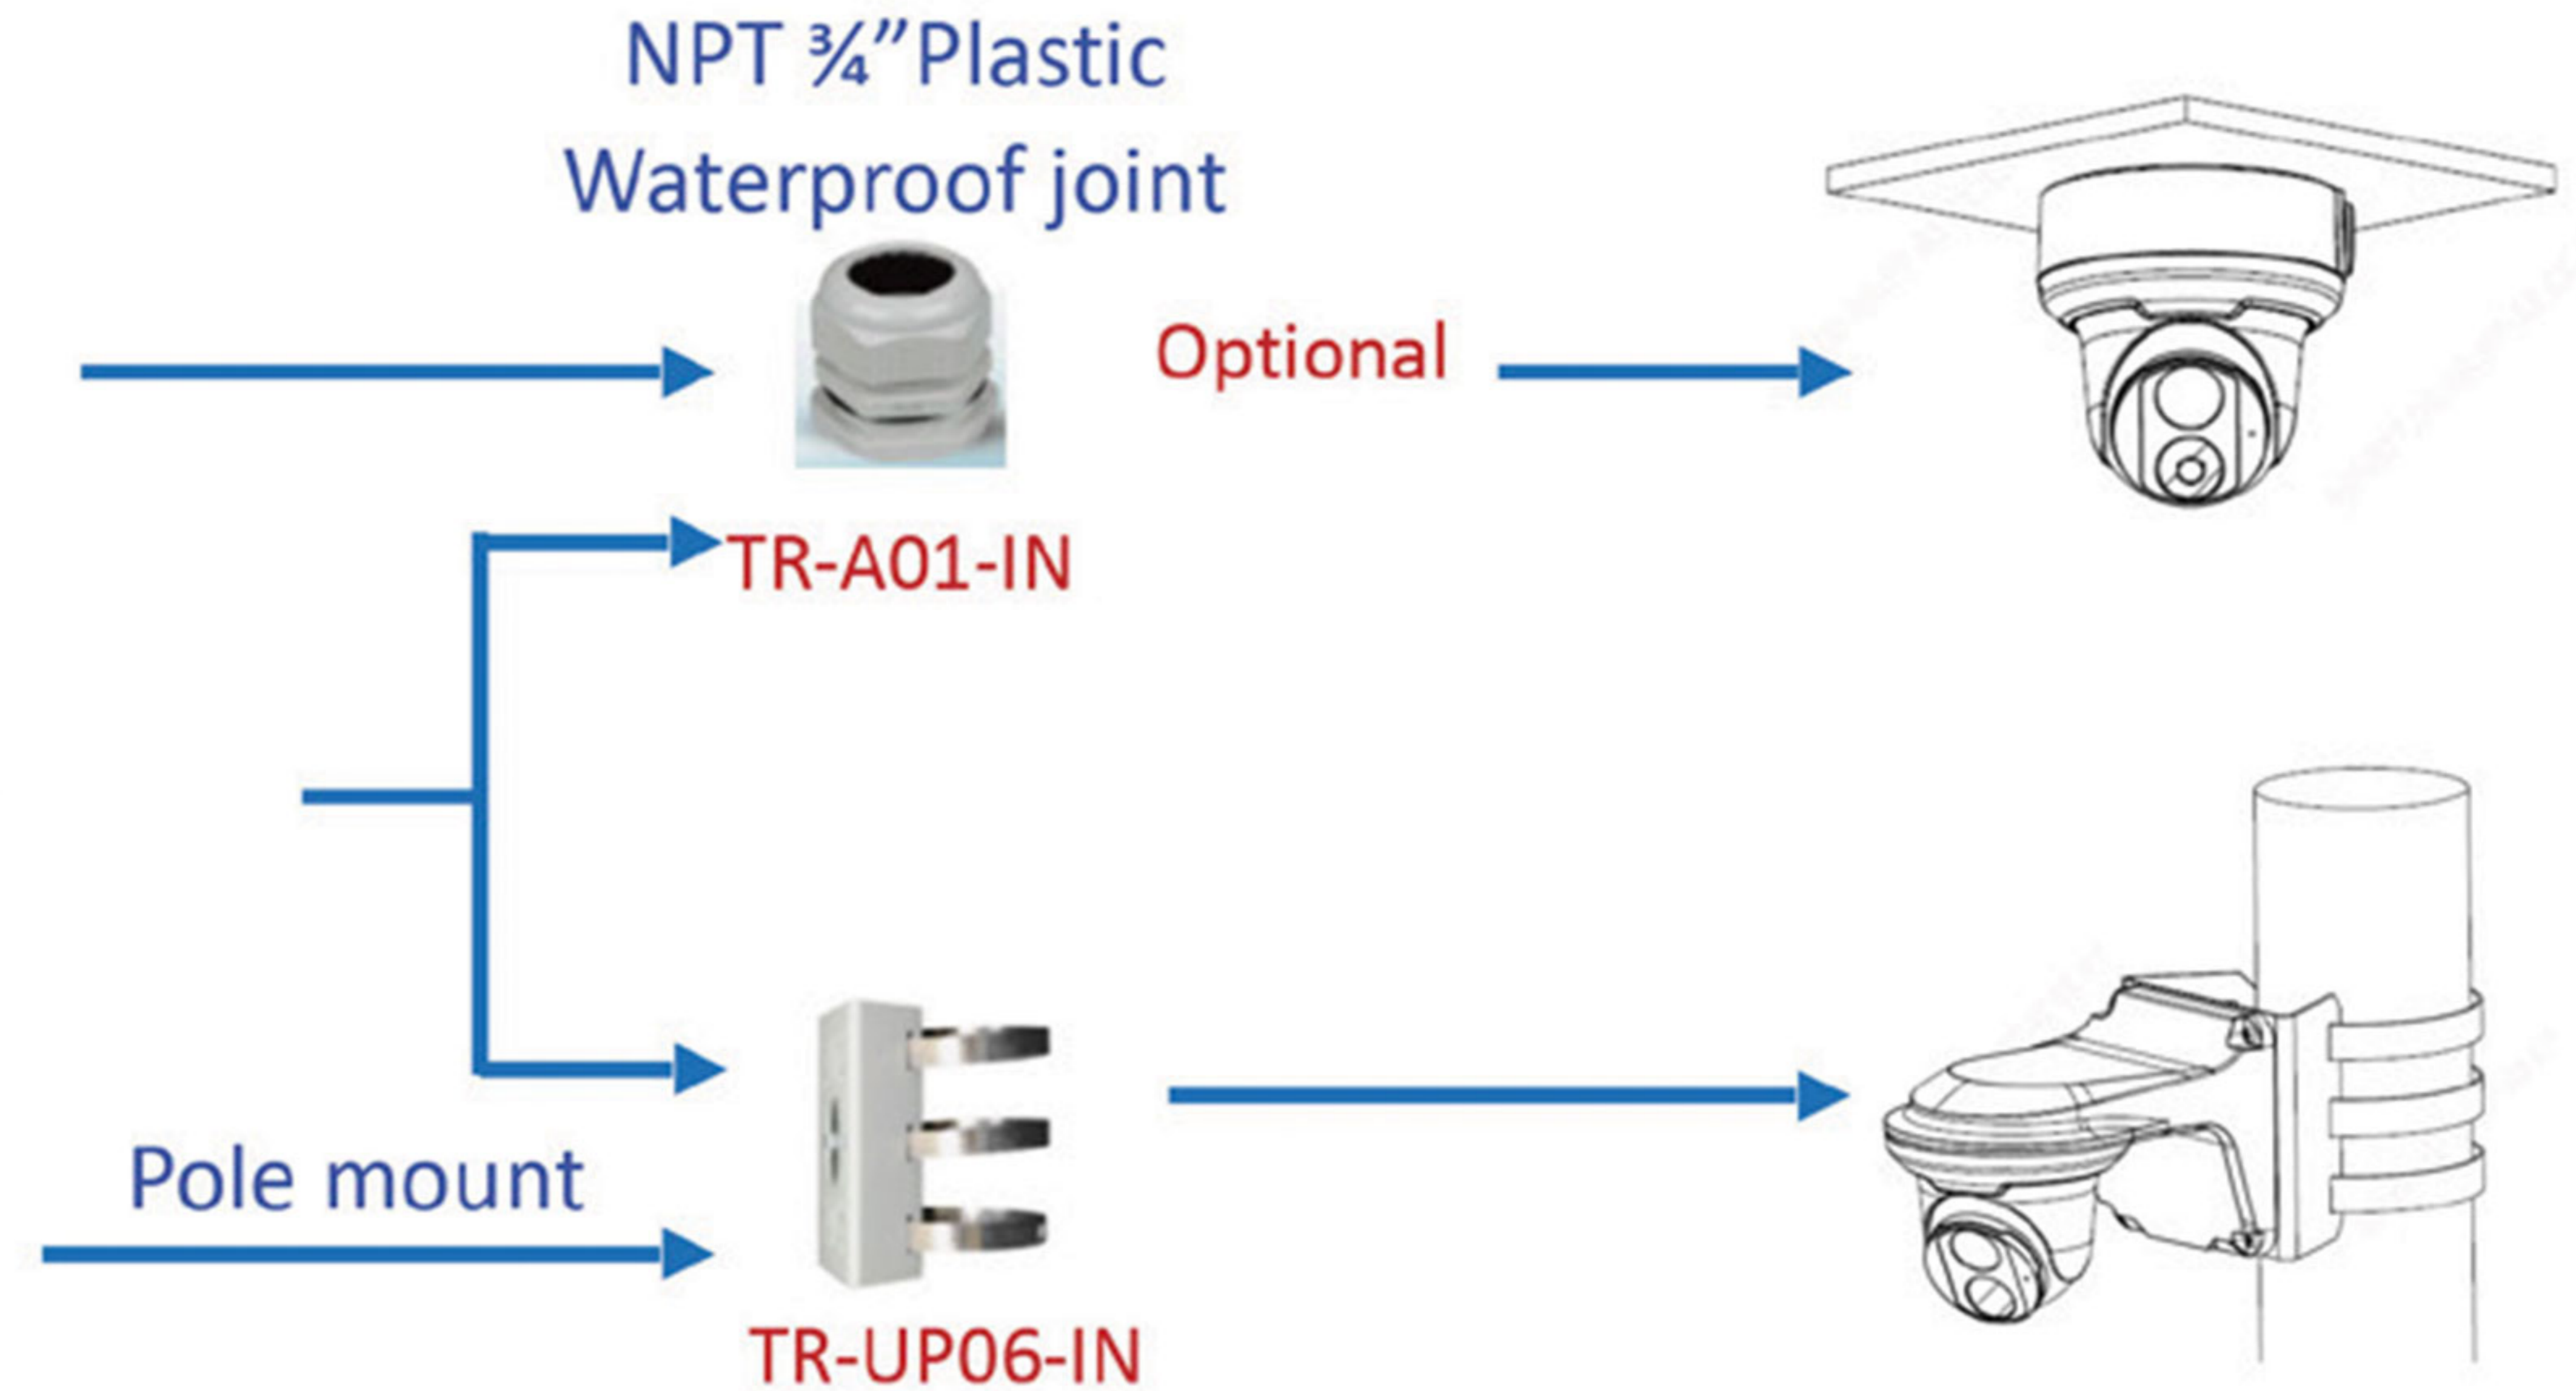

Dome camera mount

Electric-box Transfer plate

Dome camera Indoor pendent mount

*Release: 2019Q1

Junction box

IPC323X series	+	TR-JB04-C-IN
PRIME series		
IPC363X		
PRIME series		
IPC361X S/E	+	TR-JB03-H-IN
Mini PTZ		
PRIME series		
IPC353X		
IPC361X LB/LE	+	TR-JB03-I-IN
IPC361X SR -F		
IPC32X series		
IPC31X series	+	TR-JB03-G-IN
IPC354 series		
IPC3616 series		
IPC361X SS/SB series		
868 fisheye	+	TR-JB04-D-IN
814 fisheye		
815 fisheye	+	TR-JB03-H-IN
IPC373XSE series		

Indoor pendent mount