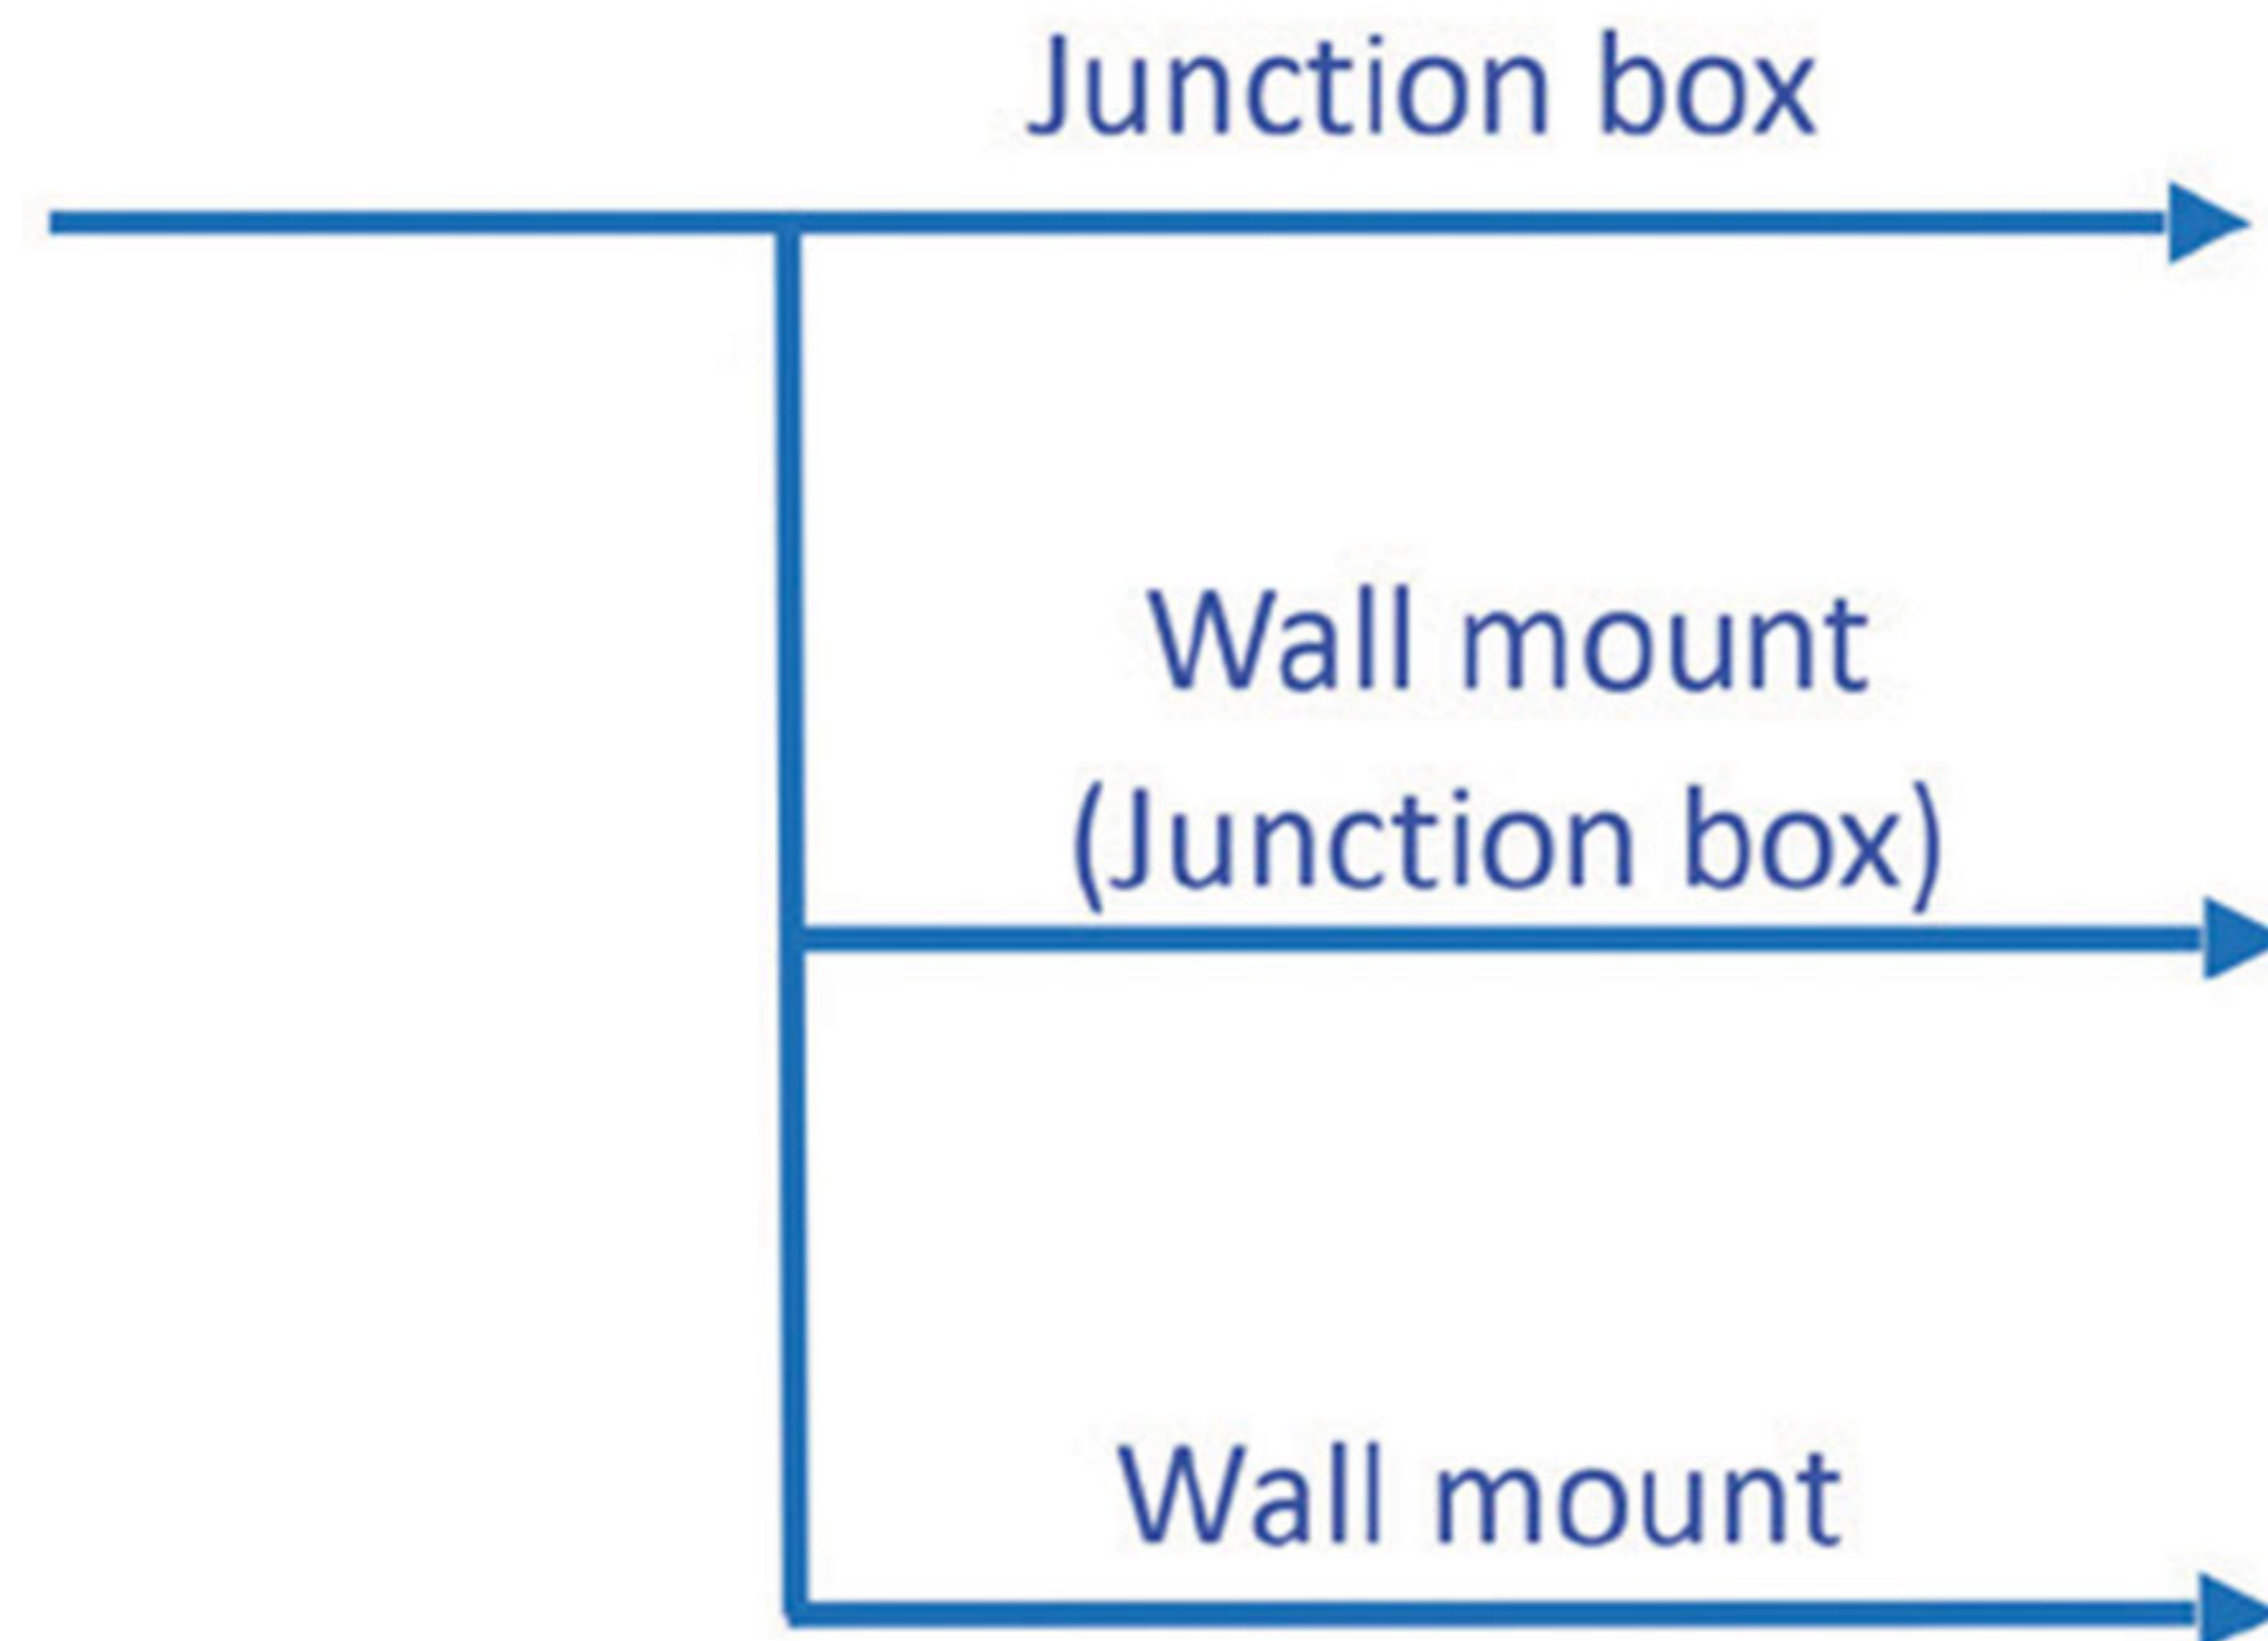

Dome camera mount

Electric-box Transfer plate

Dome camera Indoor pendent mount

*Release: 2019Q1

Junction box

IPC323X series	+	TR-JB04-C-IN
PRIME series		
IPC363X		
PRIME series		
IPC361X S/E	+	TR-JB03-H-IN
Mini PTZ		
PRIME series		
IPC353X		
IPC361X LB/LE	+	TR-JB03-I-IN
IPC361X SR -F		
IPC32X series		
IPC31X series	+	TR-JB03-G-IN
IPC354 series		
IPC3616 series		
IPC361X SS/SB series		
868 fisheye	+	TR-JB04-D-IN
814 fisheye		
815 fisheye	+	TR-JB03-H-IN
IPC373XSE series		

Indoor pendent mount