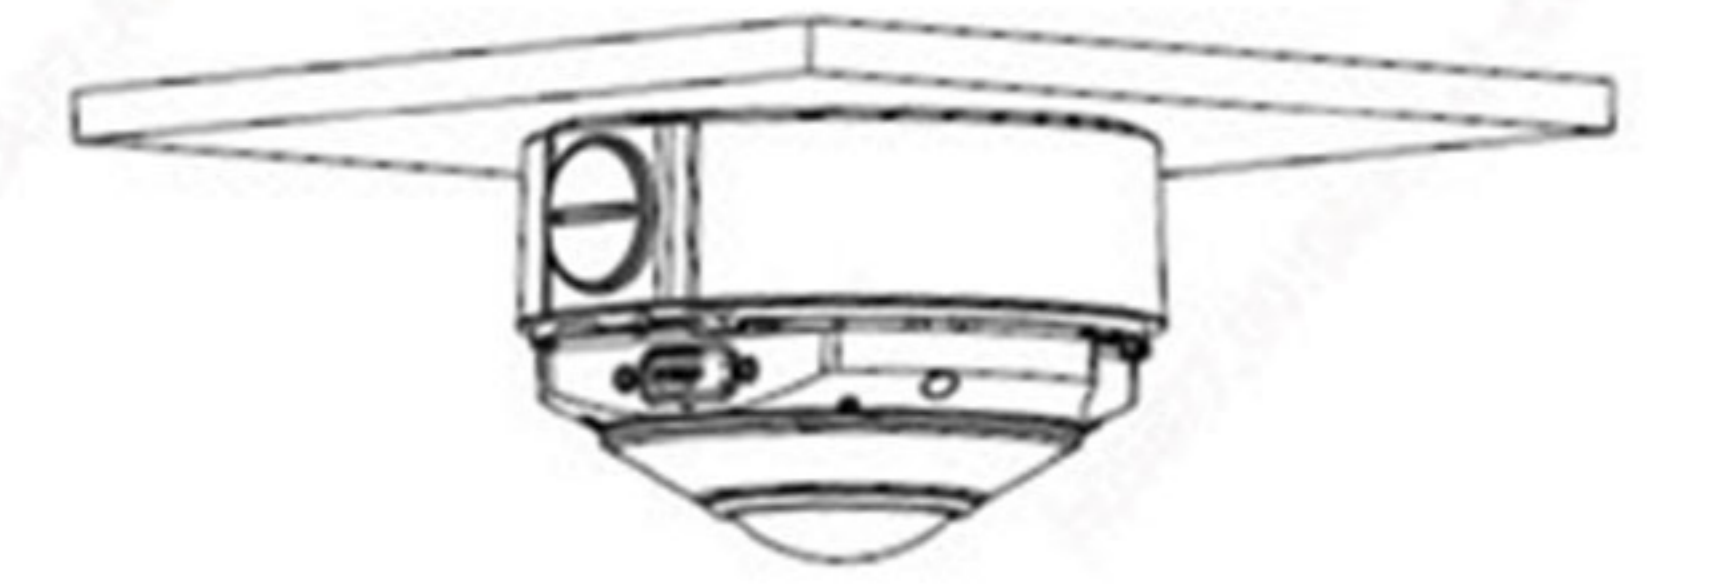

Fisheye camera mount

Junction box

Optional

TR-A01-IN
NPT 3/4" Plastic
Waterproof joint

Junction box

Optional

TR-A01-IN
NPT 3/4" Plastic
Waterproof joint

Dome camera Indoor pendent mount

*Release: 2019Q1

Junction box

IPC323X series	+	TR-JB04-C-IN
PRIME series		
IPC363X		
PRIME series		
IPC361X S/E	+	TR-JB03-H-IN
Mini PTZ		
PRIME series		
IPC353X		
IPC361X LB/LE	+	TR-JB03-I-IN
IPC361X SR -F		
IPC32X series		
IPC31X series	+	TR-JB03-G-IN
IPC354 series		
IPC3616 series		
IPC361X SS/SB series		
868 fisheye	+	TR-JB04-D-IN
814 fisheye		
815 fisheye	+	TR-JB03-H-IN
IPC373XSE series		