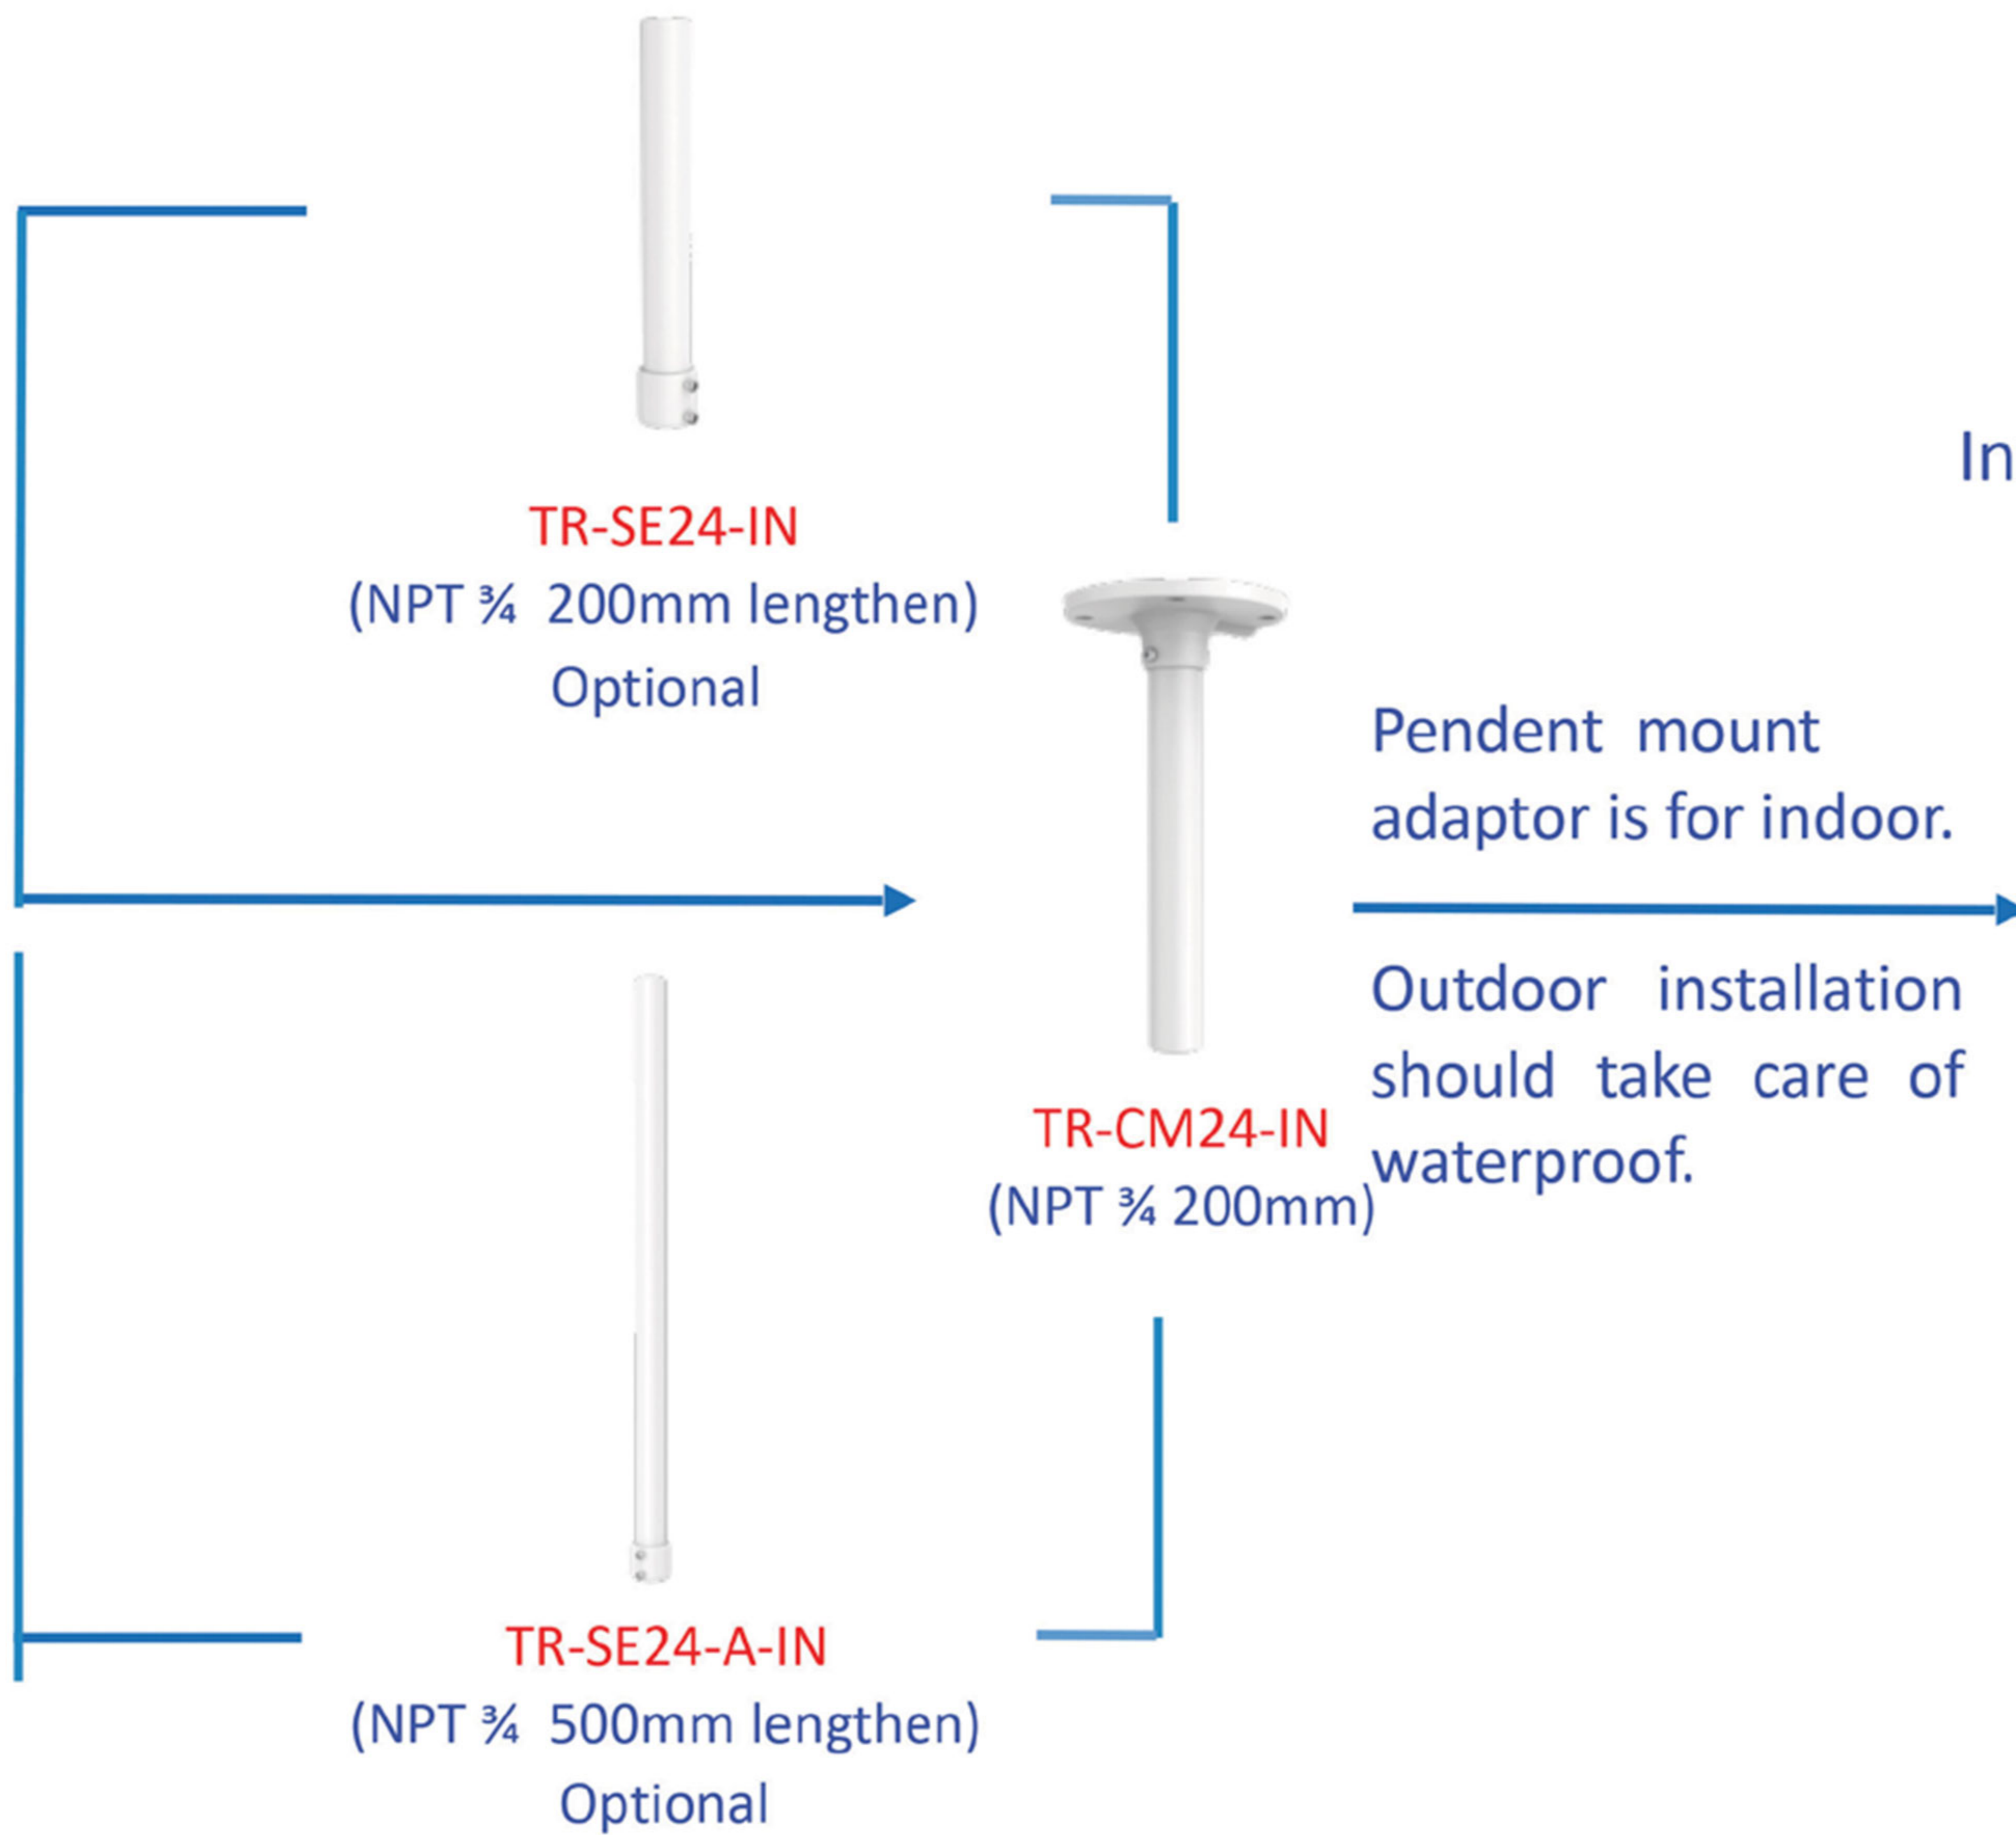

Fisheye camera mount

Junction box

Optional

TR-A01-IN
NPT 3/4" Plastic
Waterproof joint

Junction box

Optional

TR-A01-IN
NPT 3/4" Plastic
Waterproof joint

Dome camera Indoor pendent mount

*Release: 2019Q1

Junction box

IPC323X series	+	TR-JB04-C-IN
PRIME series		
IPC363X		
PRIME series		
IPC361X S/E	+	TR-JB03-H-IN
Mini PTZ		
PRIME series		
IPC353X		
IPC361X LB/LE	+	TR-JB03-I-IN
IPC361X SR -F		
IPC32X series		
IPC31X series	+	TR-JB03-G-IN
IPC354 series		
IPC3616 series		
IPC361X SS/SB series		
868 fisheye	+	TR-JB04-D-IN
814 fisheye		
815 fisheye	+	TR-JB03-H-IN
IPC373XSE series		

Indoor pendent mount